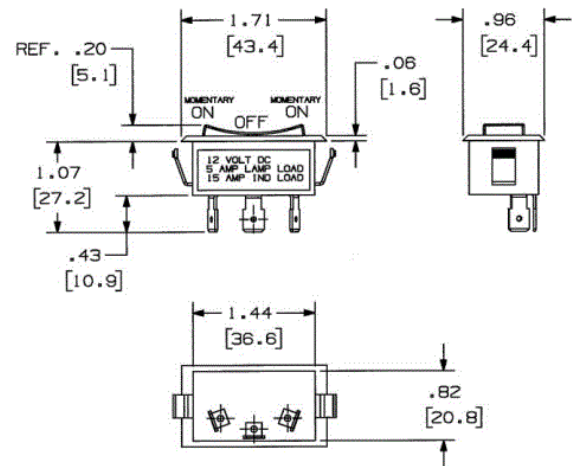

## Ordering Information

Description	Typical	Key	UPC Number	Catalog Number
Single pole, double throw. Momentary ON/OFF/Momentary ON	Trim Tabs	4	783585905648	MR123MMSP