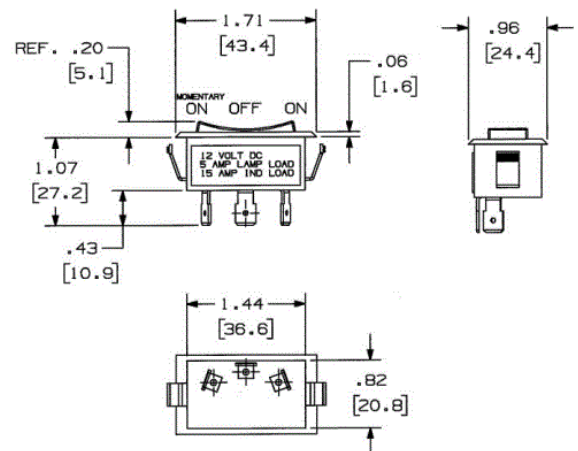

Ordering Information

Description	Typical	Key	UPC Number	Catalog Number
Single pole, double throw, Momentary ON/OFF/ON	Bilge pumps	4	783585905631	MR123MSP

Online Resources

Customer Sales Drawings
eCatalog