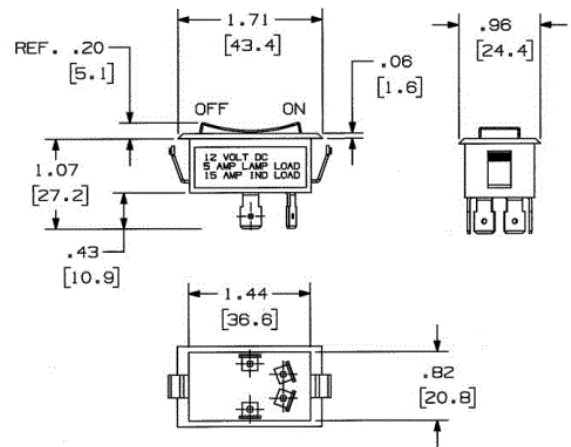

## Ordering Information

Description	Typical	Key	UPC Number	Catalog Number
Double pole, single throw, ON/OFF	Lights, accessories	4	783585905655	MR21SP