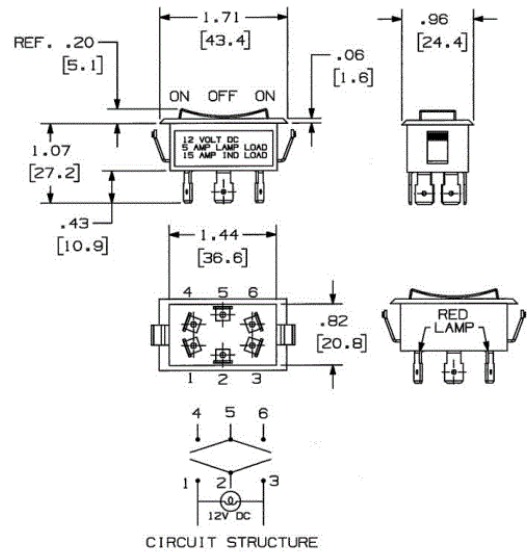

Ordering Information

Description	Typical	UPC Number	Catalog Number
Double pole, double throw, ON/OFF/ON	Navigation lights, wipers, dual fuel tanks	783585845647	MR223LRSP

Online Resources

Customer Sales Drawings
eCatalog