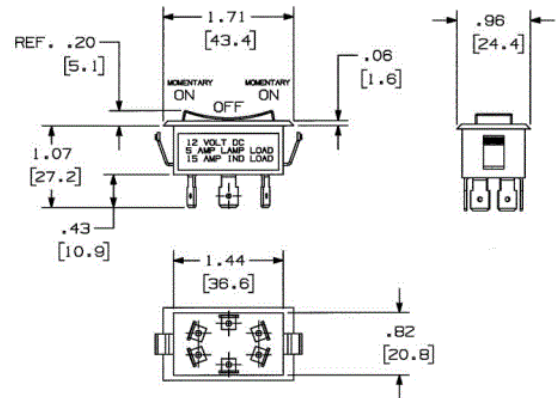

Ordering Information

Description	Typical	Key	UPC Number	Catalog Number
Double pole, double throw. Momentary ON/OFF/Momentary ON	Winches, trim tabs, dual fuel tanks	4	783585905679	MR223MMSP

Online Resources

Customer Sales Drawings
eCatalog