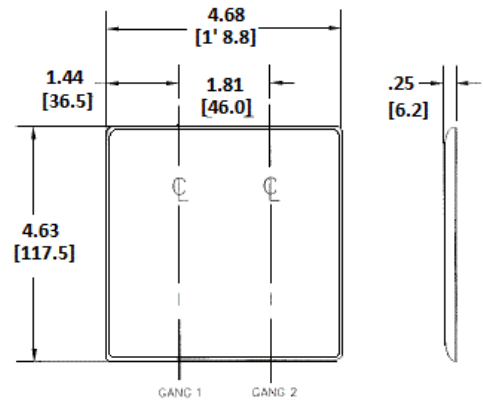

### Ordering Information

Description	Color	Catalog Number	UPC
2-Gang, 1-Toggle, 1-Telephone .406 in. (10.3) Hole, Strap Mount	Brown	NP112	883778104770

### Specifications

Material	Nylon
Plate Type	2-Gang
Plate Openings	Toggle, Telephone
Mounting Screws	Steel painted, slotted head
Appearance	Smooth