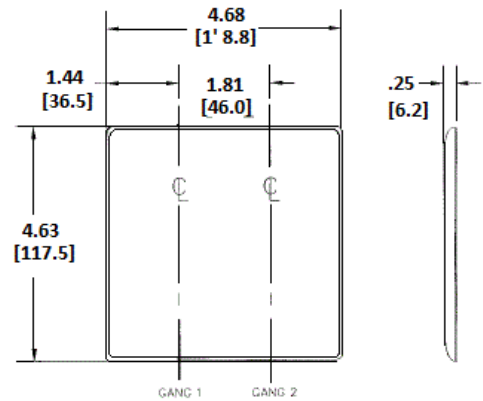

### Ordering Information

Description	Color	Catalog Number	UPC
2-Gang, 1-Toggle Opening, 1-Blank	Brown	NP113	883778104398

### Specifications

Material	Nylon
Plate Type	2-Gang
Plate Openings	Toggle, Blank
Mounting Screws	Steel painted, slotted head
Appearance	Smooth