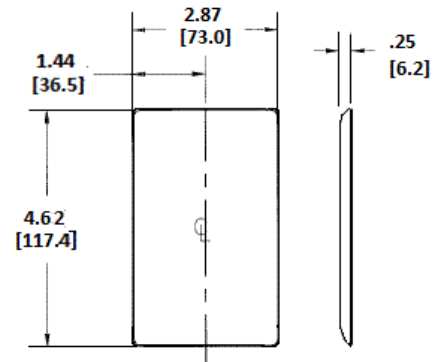

# HUBBELL

**Features**

- Reinforcement ribs for extra strength
- High-impact, self-extinguishing nylon material
- Captive screw feature holds mounting screw in place

**Ordering Information**

Description	Color	Catalog Number	UPC
1-Gang, 1-Telephone .406 in. (10.3) Dia. Hole, Box Mount	Black	NP11BK	883778103872

**Listings**

UL Listed  
CSA Certified

**Specifications**

Material	Nylon
Plate Type	1-Gang
Plate Openings	Telephone
Mounting Screws	Steel painted, slotted head
Appearance	Smooth

**Online Resources**

[Customer Use Drawing](#)  
[eCatalog](#)

Dimensions in Inches (mm)

Hubbell Wiring Device-Kellems • Hubbell Incorporated (Delaware) • 40 Waterview Drive • Shelton, CT 06484

Phone (800) 288-6000 • Fax (800) 255-1031 • Specifications subject to change without notice.