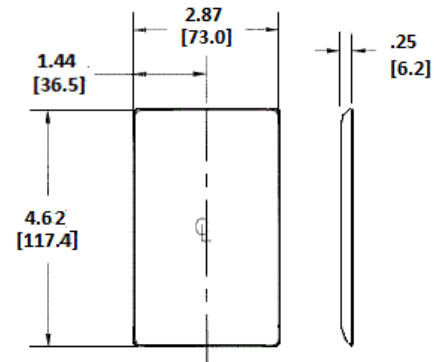

Ordering Information

Description	Color	Catalog Number	UPC
1-Gang, 1-Telephone .406 in. (10.3) Dia. Hole, Box Mount	Light Almond	NP11LA	883778118418

Listings

UL Listed
CSA Certified

Specifications

Material	Nylon
Plate Type	1-Gang
Plate Openings	Telephone
Mounting Screws	Steel painted, slotted head
Appearance	Smooth

Online Resources

[Customer Use Drawing](#)
[eCatalog](#)

Dimensions in Inches (mm)

Hubbell Wiring Device-Kellems • Hubbell Incorporated (Delaware) • 40 Waterview Drive • Shelton, CT 06484

Phone (800) 288-6000 • Fax (800) 255-1031 • Specifications subject to change without notice.