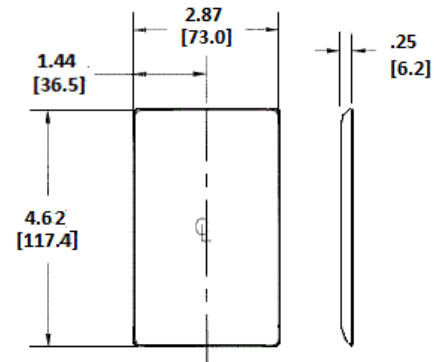

### Ordering Information

Description	Color	CatalogNumber	UPC
1-Gang, 1-Telephone .406 in. (10.3) Dia. Hole, Box Mount	Red	NP11R	883778103896

### Specifications

Material	Nylon
Plate Type	1-Gang
Plate Openings	Telephone
Mounting Screws	Steel painted, slotted head
Appearance	Smooth

### Online Resources

[Customer Use Drawing](#)  
[eCatalog](#)

Dimensions in Inches (mm)

Hubbell Wiring Device-Kellems • Hubbell Incorporated (Delaware) • 40 Waterview Drive • Shelton, CT 06484

Phone (800) 288-6000 • Fax (800) 255-1031 • Specifications subject to change without notice.