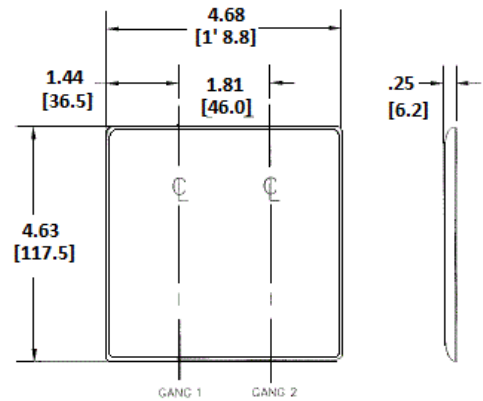

Wallplates Combination Wallplates, 2-Gang

HUBBELL

Features

- Reinforcement ribs for extra strength
- High-impact, self-extinguishing nylon material
- Captive screw feature holds mounting screw in place

Ordering Information

Description	Color	Catalog Number	UPC
2-Gang, 1-Blank, 1-Telephone .406" (10.3) Dia. Hole, 1-Blank, Strap Mount	Black	NP1214BK	883778104961

Listings

UL Listed
CSA Certified

Specifications

Material	Nylon
Plate Type	2-Gang
Plate Openings	Blank, Telephone
Mounting Screws	Steel painted, slotted head
Appearance	Smooth

Online Resources

[Customer Use Drawing](#)
[eCatalog](#)

Dimensions in Inches (mm)

Hubbell Wiring Device-Kellems • Hubbell Incorporated (Delaware) • 40 Waterview Drive • Shelton, CT 06484

Phone (800) 288-6000 • Fax (800) 255-1031 • Specifications subject to change without notice.