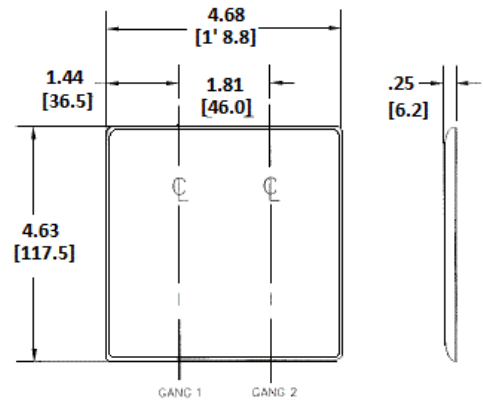

Wallplates Combination Wallplates, 2-Gang

HUBBELL

Features

- Reinforcement ribs for extra strength
- High-impact, self-extinguishing nylon material
- Captive screw feature holds mounting screw in place

Ordering Information

Description	Color	Catalog Number	UPC
2-Gang, 1-Blank, 1-Telephone .406" (10.3) Dia. Hole, 1-Blank, Strap Mount	Gray	NP1214GY	883778104954

Listings

UL Listed
CSA Certified

Specifications

Material	Nylon
Plate Type	2-Gang
Plate Openings	Blank, Telephone
Mounting Screws	Steel painted, slotted head
Appearance	Smooth

Online Resources

[Customer Use Drawing](#)
[eCatalog](#)

Dimensions in Inches (mm)

Hubbell Wiring Device-Kellems • Hubbell Incorporated (Delaware) • 40 Waterview Drive • Shelton, CT 06484

Phone (800) 288-6000 • Fax (800) 255-1031 • Specifications subject to change without notice.