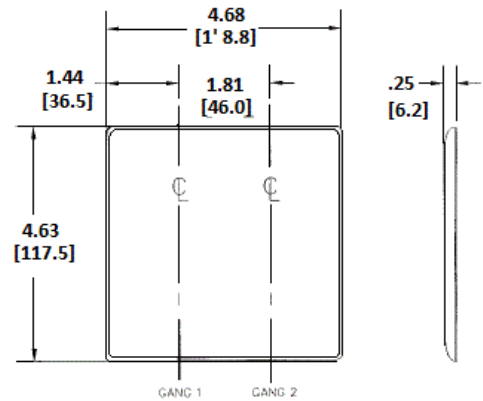

### Ordering Information

Description	Color	Catalog Number	UPC
2-Gang, 1-Blank, 1-Telephone .406" (10.3) Dia. Hole, 1-Blank, Strap Mount	Ivory	NP1214I	883778104947

### Specifications

Material	Nylon
Plate Type	2-Gang
Plate Openings	Blank, Telephone
Mounting Screws	Steel painted, slotted head
Appearance	Smooth