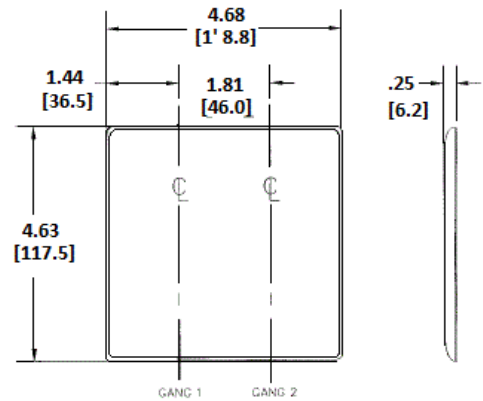

Wallplates Combination Wallplates, 2-Gang

HUBBELL

Features

- Reinforcement ribs for extra strength
- High-impact, self-extinguishing nylon material
- Captive screw feature holds mounting screw in place

Ordering Information

Description	Color	Catalog Number	UPC
2-Gang, 1-Blank, 1-Telephone .406" (10.3) Dia. Hole, 1-Blank, Strap Mount	Brown	NP1214	883778104930

Listings

UL Listed
CSA Certified

Specifications

Material	Nylon
Plate Type	2-Gang
Plate Openings	Blank, Telephone
Mounting Screws	Steel painted, slotted head
Appearance	Smooth

Online Resources

Customer Use Drawing
eCatalog

Dimensions in Inches (mm)

Hubbell Wiring Device-Kellems • Hubbell Incorporated (Delaware) • 40 Waterview Drive • Shelton, CT 06484

Phone (800) 288-6000 • Fax (800) 255-1031 • Specifications subject to change without notice.