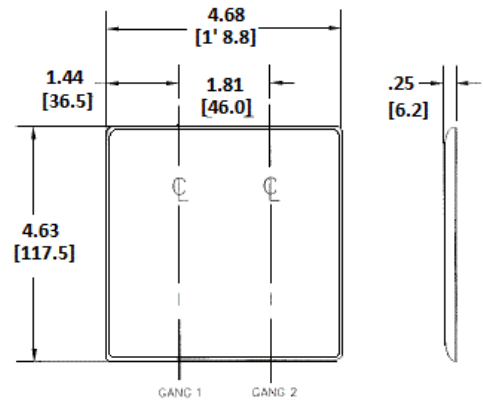

Wallplates
Combination Wallplates, 2-Gang

HUBBELL

Features

- Reinforcement ribs for extra strength
- High-impact, self-extinguishing nylon material
- Captive screw feature holds mounting screw in place

Ordering Information

Description	Color	Catalog Number	UPC
2-Gang, 1-Decorator, 1-Telephone .406 in. (10.3) Hole, Strap Mount	Black	NP1226BK	883778105043

Listings

UL Listed
CSA Certified

Specifications

Material	Nylon
Plate Type	2-Gang
Plate Openings	Toggle, Telephone
Mounting Screws	Steel painted, slotted head
Appearance	Smooth

Online Resources

Customer Use Drawing
eCatalog

Dimensions in Inches (mm)

Hubbell Wiring Device-Kellems • Hubbell Incorporated (Delaware) • 40 Waterview Drive • Shelton, CT 06484

Phone (800) 288-6000 • Fax (800) 255-1031 • Specifications subject to change without notice.