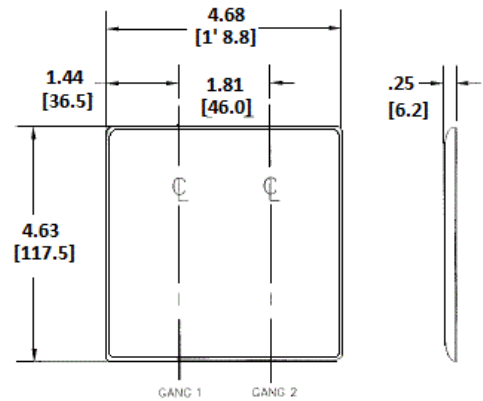

### Ordering Information

Description	Color	Catalog Number	UPC
2-Gang, 1-Decorator, 1-Telephone .406 in. (10.3) Hole, Strap Mount	White	NP1226W	883778105050

### Specifications

Material	Nylon
Plate Type	2-Gang
Plate Openings	Decorator, Telephone
Mounting Screws	Steel painted, slotted head
Appearance	Smooth