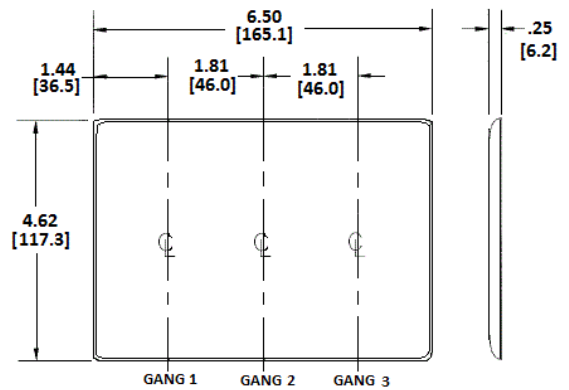

Wallplates
Combination Wallplates, 3-Gang

HUBBELL

Features

- Reinforcement ribs for extra strength
- High-impact, self-extinguishing nylon material
- Captive screw feature holds mounting screw in place

Ordering Information

Description	Color	Catalog Number	UPC
3-Gang, 1-Toggle, 2-Decorator Openings	Black	NP1262BK	883778105456

Listings

UL Listed
CSA Certified

Specifications

Material	Nylon
Plate Type	3-Gang
Plate Openings	Toggle, Decorator
Mounting Screws	Steel painted, slotted head
Appearance	Smooth

Online Resources

Customer Use Drawing
eCatalog

Dimensions in Inches (mm)

Hubbell Wiring Device-Kellems • Hubbell Incorporated (Delaware) • 40 Waterview Drive • Shelton, CT 06484

Phone (800) 288-6000 • Fax (800) 255-1031 • Specifications subject to change without notice.