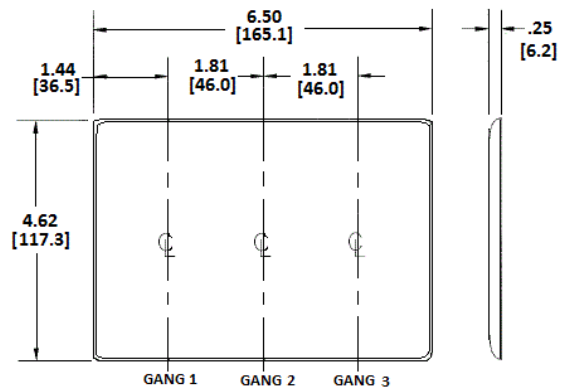

### Ordering Information

Description	Color	Catalog Number	UPC
3-Gang, 1-Toggle, 2-Decorator Openings	Gray	NP1262GY	883778105449

### Specifications

Material	Nylon
Plate Type	3-Gang
Plate Openings	Toggle, Decorator
Mounting Screws	Steel painted, slotted head
Appearance	Smooth