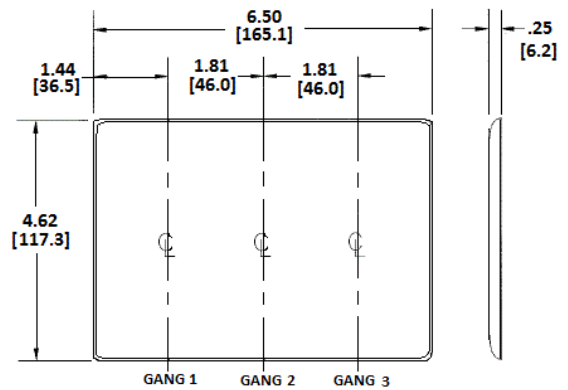

Wallplates Combination Wallplates, 3-Gang

HUBBELL

Features

- Reinforcement ribs for extra strength
- High-impact, self-extinguishing nylon material
- Captive screw feature holds mounting screw in place

Ordering Information

Description	Color	Catalog Number	UPC
3-Gang, 1-Toggle, 2-Decorator Openings	Ivory	NP1262I	883778105425

Listings

UL Listed
CSA Certified

Specifications

Material	Nylon
Plate Type	3-Gang
Plate Openings	Toggle, Decorator
Mounting Screws	Steel painted, slotted head
Appearance	Smooth

Online Resources

[Customer Use Drawing](#)
[eCatalog](#)

Dimensions in Inches (mm)

Hubbell Wiring Device-Kellems • Hubbell Incorporated (Delaware) • 40 Waterview Drive • Shelton, CT 06484

Phone (800) 288-6000 • Fax (800) 255-1031 • Specifications subject to change without notice.