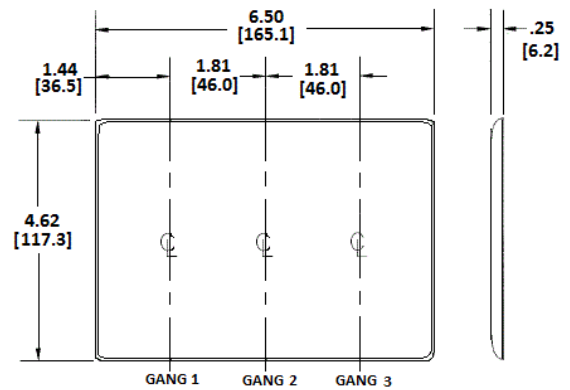

### Ordering Information

Description	Color	Catalog Number	UPC
3-Gang, 1-Toggle, 2-Decorator Openings	Light Almond	NP1262LA	883778118616

### Specifications

Material	Nylon
Plate Type	3-Gang
Plate Openings	Toggle, Decorator
Mounting Screws	Steel painted, slotted head
Appearance	Smooth