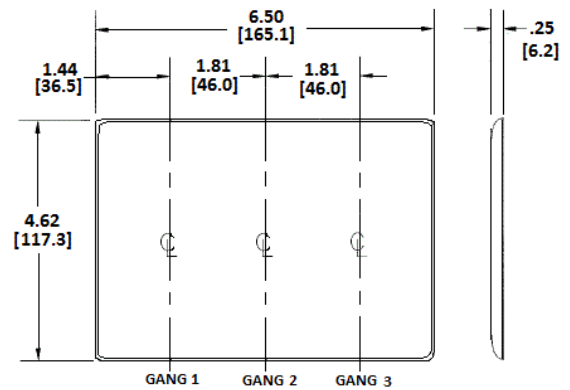

Wallplates Combination Wallplates, 3-Gang

HUBBELL

Features

- Reinforcement ribs for extra strength
- High-impact, self-extinguishing nylon material
- Captive screw feature holds mounting screw in place

Ordering Information

Description	Color	Catalog Number	UPC
3-Gang, 1-Toggle, 2-Decorator Openings	Brown	NP1262	883778105418

Listings

UL Listed
CSA Certified

Specifications

Material	Nylon
Plate Type	3-Gang
Plate Openings	Toggle, Decorator
Mounting Screws	Steel painted, slotted head
Appearance	Smooth

Online Resources

Customer Use Drawing
eCatalog

Dimensions in Inches (mm)

Hubbell Wiring Device-Kellems • Hubbell Incorporated (Delaware) • 40 Waterview Drive • Shelton, CT 06484

Phone (800) 288-6000 • Fax (800) 255-1031 • Specifications subject to change without notice.