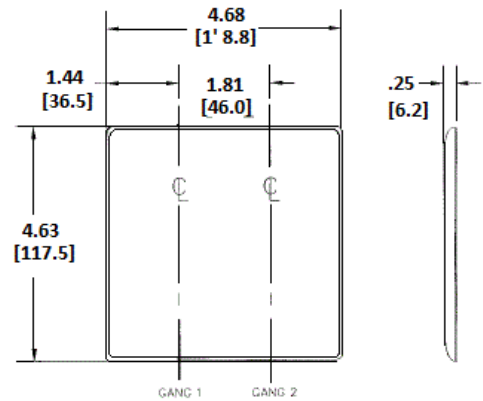

Wallplates
Combination Wallplates, 2-Gang

HUBBELL

Features

- Reinforcement ribs for extra strength
- High-impact, self-extinguishing nylon material
- Captive screw feature holds mounting screw in place

Ordering Information

Description	Color	Catalog Number	UPC
2-Gang, 1-Toggle, 1-Decorator Opening	Almond	NP126AL	883778104527

Listings

UL Listed
 CSA Certified

Specifications

Material	Nylon
Plate Type	2-Gang
Plate Openings	Toggle, Decorator
Mounting Screws	Steel painted, slotted head
Appearance	Smooth

Online Resources

Customer Use Drawing
 eCatalog

Dimensions in Inches (mm)

Hubbell Wiring Device-Kellems • Hubbell Incorporated (Delaware) • 40 Waterview Drive • Shelton, CT 06484

Phone (800) 288-6000 • Fax (800) 255-1031 • Specifications subject to change without notice.