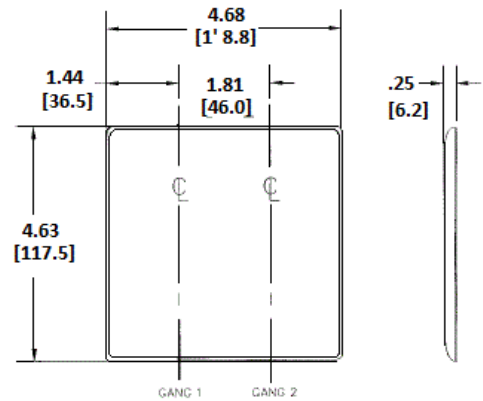

### Ordering Information

Description	Color	Catalog Number	UPC
2-Gang, 1-Toggle, 1-Decorator Opening	Gray	NP126GY	883778104503

### Specifications

Material	Nylon
Plate Type	2-Gang
Plate Openings	Toggle, Decorator
Mounting Screws	Steel painted, slotted head
Appearance	Smooth

### Online Resources

[Customer Use Drawing](#)  
[eCatalog](#)

Dimensions in Inches (mm)

Hubbell Wiring Device-Kellems • Hubbell Incorporated (Delaware) • 40 Waterview Drive • Shelton, CT 06484

Phone (800) 288-6000 • Fax (800) 255-1031 • Specifications subject to change without notice.