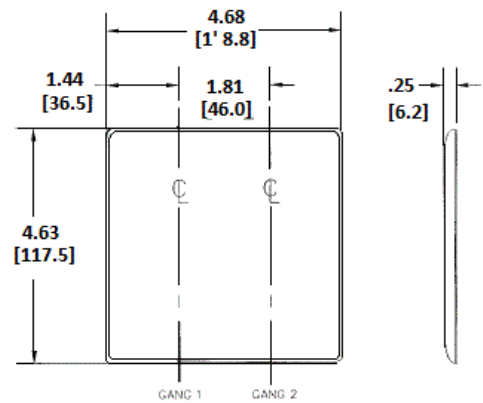

Wallplates
Combination Wallplates, 2-Gang

HUBBELL

Features

- Reinforcement ribs for extra strength
- High-impact, self-extinguishing nylon material
- Captive screw feature holds mounting screw in place

Ordering Information

Description	Color	Catalog Number	UPC
2-Gang, 1-Toggle, 1-Decorator Opening	Ivory	NP126I	883778104480

Listings

UL Listed
CSA Certified

Specifications

Material	Nylon
Plate Type	2-Gang
Plate Openings	Toggle, Decorator
Mounting Screws	Steel painted, slotted head
Appearance	Smooth

Online Resources

[Customer Use Drawing](#)
[eCatalog](#)

Dimensions in Inches (mm)

Hubbell Wiring Device-Kellems • Hubbell Incorporated (Delaware) • 40 Waterview Drive • Shelton, CT 06484

Phone (800) 288-6000 • Fax (800) 255-1031 • Specifications subject to change without notice.