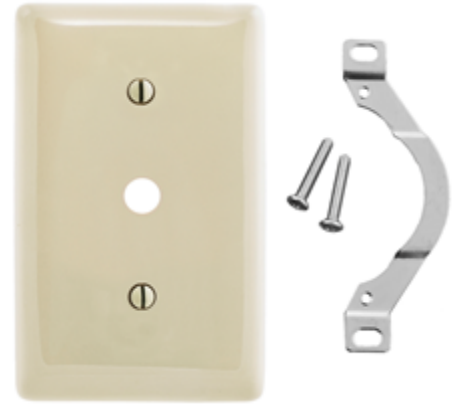

Wallplates
Telephone and Coaxial Outlet Plates

HUBBELL

Features

- Reinforcement ribs for extra strength
- High-impact, self-extinguishing nylon material
- Captive screw feature holds mounting screw in place

Ordering Information

Description	Color	Catalog Number	UPC
1-Gang, 1-Telephone .406 in. (10.3) Dia. Hole, Strap Mount	Almond	NP12AL	883778103964

Listings

UL Listed
CSA Certified

Specifications

Material	Nylon
Plate Type	1-Gang
Plate Openings	Telephone
Mounting Screws	Steel painted, slotted head
Appearance	Smooth