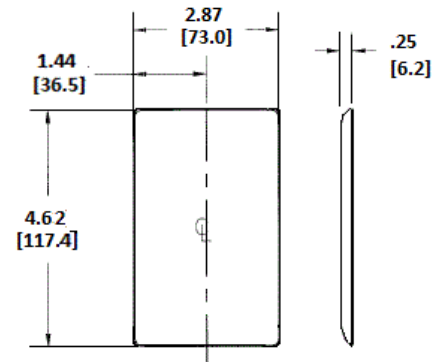

Ordering Information

Description	Color	Catalog Number	UPC
1-Gang, 1-Telephone .406 in. (10.3) Dia. Hole, Strap Mount	Almond	NP12AL	883778103964

Listings

UL Listed
CSA Certified

Specifications

Material	Nylon
Plate Type	1-Gang
Plate Openings	Telephone
Mounting Screws	Steel painted, slotted head
Appearance	Smooth

Online Resources

[Customer Use Drawing](#)
[eCatalog](#)

Dimensions in Inches (mm)

Hubbell Wiring Device-Kellems • Hubbell Incorporated (Delaware) • 40 Waterview Drive • Shelton, CT 06484

Phone (800) 288-6000 • Fax (800) 255-1031 • Specifications subject to change without notice.