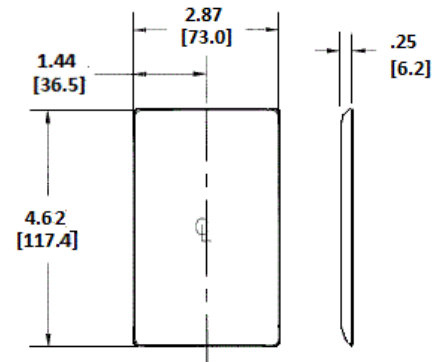

# HUBBELL

**Features**

- Reinforcement ribs for extra strength
- High-impact, self-extinguishing nylon material
- Captive screw feature holds mounting screw in place

**Ordering Information**

| Description  | Color | Catalog Number | UPC          |
|--|-------|----------------|--------------|
| 1-Gang, 1-Telephone .406 in. (10.3) Dia. Hole, Strap Mount | Gray  | NP12GY         | 883778103940 |

**Listings**

UL Listed  
CSA Certified

**Specifications**

|                 |                             |
|-----------------|-----------------------------|
| Material        | Nylon                       |
| Plate Type      | 1-Gang                      |
| Plate Openings  | Telephone                   |
| Mounting Screws | Steel painted, slotted head |
| Appearance      | Smooth                      |

**Online Resources**

[Customer Use Drawing](#)  
[eCatalog](#)

Dimensions in Inches (mm)

Hubbell Wiring Device-Kellems • Hubbell Incorporated (Delaware) • 40 Waterview Drive • Shelton, CT 06484

Phone (800) 288-6000 • Fax (800) 255-1031 • Specifications subject to change without notice.