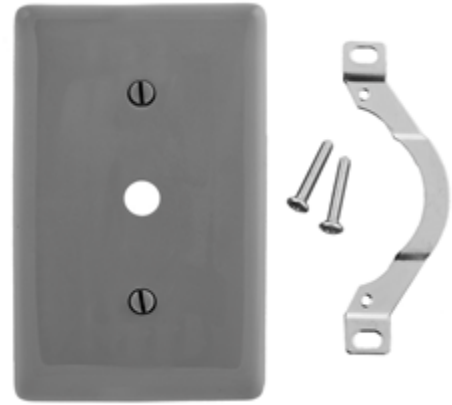

**Wallplates**  
**Telephone and Coaxial Outlet Plates**

# HUBBELL

**Features**

- Reinforcement ribs for extra strength
- High-impact, self-extinguishing nylon material
- Captive screw feature holds mounting screw in place

**Ordering Information**

| Description  | Color | Catalog Number | UPC          |
|--|-------|----------------|--------------|
| 1-Gang, 1-Telephone .406 in. (10.3) Dia. Hole, Strap Mount | Gray  | NP12GY         | 883778103940 |

**Listings**

UL Listed  
CSA Certified

**Specifications**

|                 |                             |
|-----------------|-----------------------------|
| Material        | Nylon                       |
| Plate Type      | 1-Gang                      |
| Plate Openings  | Telephone                   |
| Mounting Screws | Steel painted, slotted head |
| Appearance      | Smooth                      |