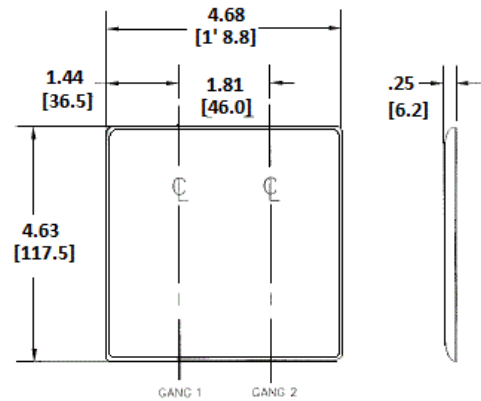

### Ordering Information

Description	Color	Catalog Number	UPC
2-Gang, 1-Blank, 1-Decorator Opening, Box Mount	Brown	NP1326BK	883778104589

### Specifications

Material	Nylon
Plate Type	2-Gang
Plate Openings	Blank, Decorator
Mounting Screws	Steel painted, slotted head
Appearance	Smooth

### Online Resources

[Customer Use Drawing](#)  
[eCatalog](#)

Dimensions in Inches (mm)

Hubbell Wiring Device-Kellems • Hubbell Incorporated (Delaware) • 40 Waterview Drive • Shelton, CT 06484

Phone (800) 288-6000 • Fax (800) 255-1031 • Specifications subject to change without notice.