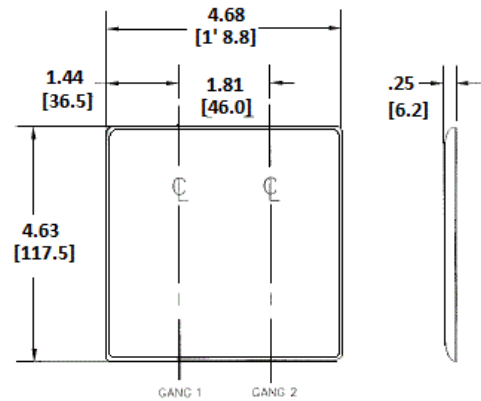

### Ordering Information

Description	Color	Catalog Number	UPC
2-Gang, 1-Blank, 1-Decorator Opening, Box Mount	Gray	NP1326GY	883778104572

### Specifications

Material	Nylon
Plate Type	2-Gang
Plate Openings	Blank, Decorator
Mounting Screws	Steel painted, slotted head
Appearance	Smooth

### Online Resources

[Customer Use Drawing](#)  
[eCatalog](#)

Dimensions in Inches (mm)

Hubbell Wiring Device-Kellems • Hubbell Incorporated (Delaware) • 40 Waterview Drive • Shelton, CT 06484

Phone (800) 288-6000 • Fax (800) 255-1031 • Specifications subject to change without notice.