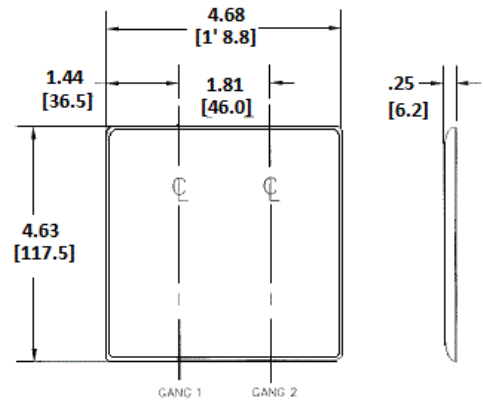

### Ordering Information

Description	Color	Catalog Number	UPC
2-Gang, 1-Blank, 1-Decorator Opening, Box Mount	Light Almond	NP1326LA	883778118555

### Specifications

Material	Nylon
Plate Type	2-Gang
Plate Openings	Blank, Decorator
Mounting Screws	Steel painted, slotted head
Appearance	Smooth