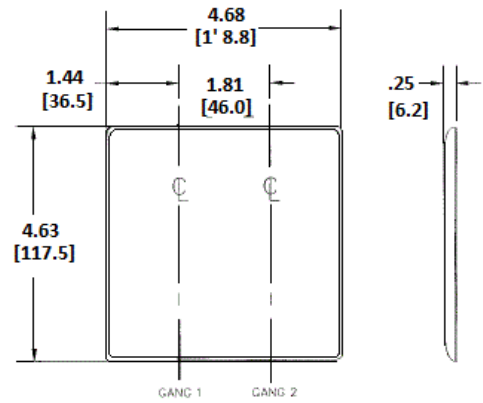

Wallplates
Combination Wallplates, 2-Gang

HUBBELL

Features

- Reinforcement ribs for extra strength
- High-impact, self-extinguishing nylon material
- Captive screw feature holds mounting screw in place

Ordering Information

Description	Color	Catalog Number	UPC
2-Gang, 1-Blank, 1-Decorator Opening, Box Mount	White	NP1326W	883778110658

Listings

UL Listed
CSA Certified

Specifications

Material	Nylon
Plate Type	2-Gang
Plate Openings	Blank, Decorator
Mounting Screws	Steel painted, slotted head
Appearance	Smooth

Online Resources

[Customer Use Drawing](#)
[eCatalog](#)

Dimensions in Inches (mm)

Hubbell Wiring Device-Kellems • Hubbell Incorporated (Delaware) • 40 Waterview Drive • Shelton, CT 06484

Phone (800) 288-6000 • Fax (800) 255-1031 • Specifications subject to change without notice.