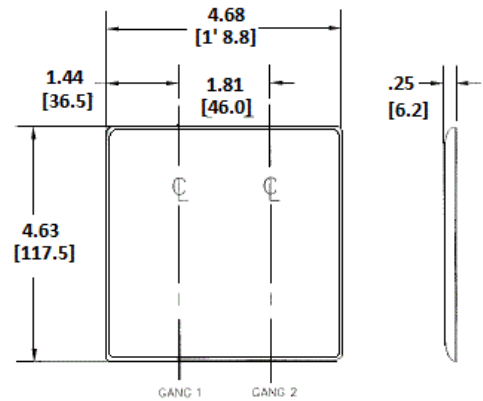

Wallplates
Combination Wallplates, 2-Gang

HUBBELL

Features

- Reinforcement ribs for extra strength
- High-impact, self-extinguishing nylon material
- Captive screw feature holds mounting screw in place

Ordering Information

Description	Color	Catalog Number	UPC
2-Gang, 1-Blank, 1-Duplex Opening, Box Mount	Black	NP138BK	883778104350

Listings

UL Listed
CSA Certified

Specifications

Material	Nylon
Plate Type	2-Gang
Plate Openings	Blank, Duplex
Mounting Screws	Steel painted, slotted head
Appearance	Smooth

Online Resources

Customer Use Drawing
eCatalog

Dimensions in Inches (mm)

Hubbell Wiring Device-Kellems • Hubbell Incorporated (Delaware) • 40 Waterview Drive • Shelton, CT 06484

Phone (800) 288-6000 • Fax (800) 255-1031 • Specifications subject to change without notice.