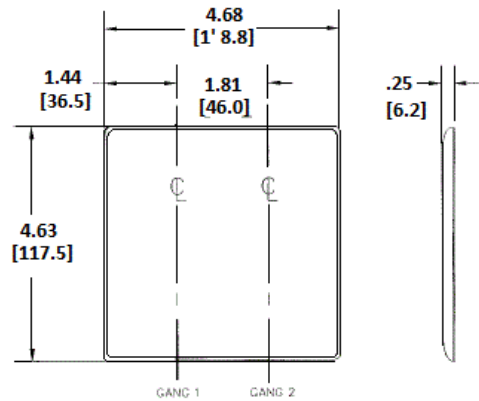

### Ordering Information

Description	Color	Catalog Number	UPC
2-Gang, 1-Blank, 1-Duplex Opening, Box Mount	Light Almond	NP138LA	883778300851

### Specifications

Material	Nylon
Plate Type	2-Gang
Plate Openings	Blank, Duplex
Mounting Screws	Steel painted, slotted head
Appearance	Smooth