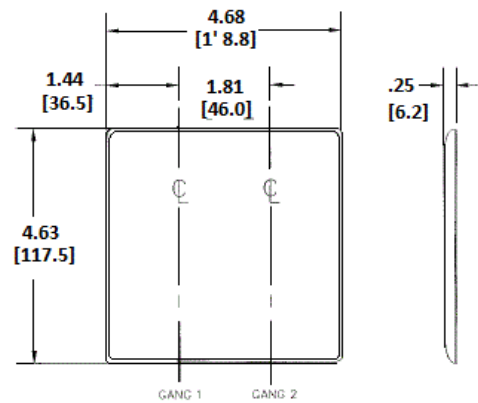

Wallplates
Combination Wallplates, 2-Gang

HUBBELL

Features

- Reinforcement ribs for extra strength
- High-impact, self-extinguishing nylon material
- Captive screw feature holds mounting screw in place

Ordering Information

Description	Color	Catalog Number	UPC
2-Gang, 1-Blank, 1-Duplex Opening, Box Mount	Brown	NP138	883778104312

Listings

UL Listed
CSA Certified

Specifications

Material	Nylon
Plate Type	2-Gang
Plate Openings	Blank, Duplex
Mounting Screws	Steel painted, slotted head
Appearance	Smooth

Online Resources

Customer Use Drawing
eCatalog

Dimensions in Inches (mm)

Hubbell Wiring Device-Kellems • Hubbell Incorporated (Delaware) • 40 Waterview Drive • Shelton, CT 06484

Phone (800) 288-6000 • Fax (800) 255-1031 • Specifications subject to change without notice.