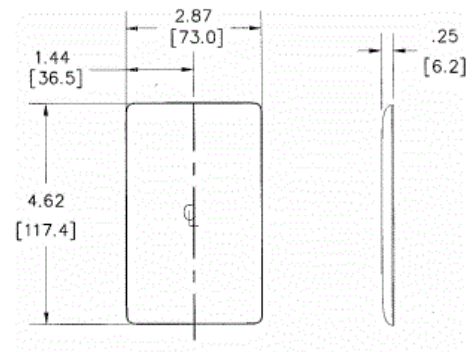

Wallplates Blank Wallplates

HUBBELL

Wallplates

Features

- Reinforcement ribs for extra strength
- High-impact, self-extinguishing nylon material
- Captive screw feature holds mounting screw in place

Ordering Information

Description	Color	Catalog No.	UPC
1-Gang, 1 Blank, Box Mount	Black	NP13BK	883778102912

Listings

UL Listed
CSA Certified

Specifications

Material	Nylon
Size	1-Gang
Thickness	.06 in. (1.5)
Mounting Screw	Steel
Height	4.63" (117.6)
Width	2.88" (73.2)