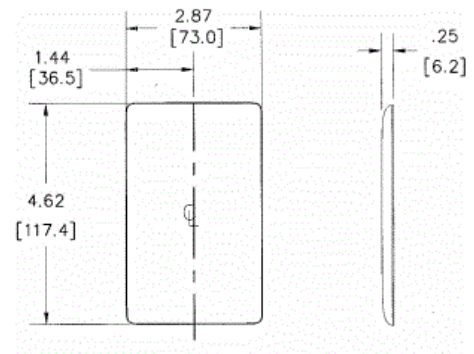

Wallplates Blank Wallplates

HUBBELL

Wallplates

Features

- Reinforcement ribs for extra strength
- High-impact, self-extinguishing nylon material
- Captive screw feature holds mounting screw in place

Ordering Information

Description	Color	Catalog No.	UPC
1-Gang, 1 Blank, Box Mount	Gray	NP13GY	883778102905

Listings

UL Listed
CSA Certified

Specifications

Material	Nylon
Size	1-Gang
Thickness	.06 in. (1.5)
Mounting Screw	Steel
Height	4.63" (117.6)
Width	2.88" (73.2)