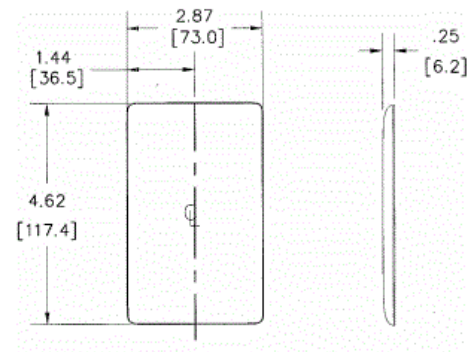

### Ordering Information

Description	Color	Catalog No.	UPC
1-Gang, 1 Blank, Box Mount	Ivory	NP13I	883778102882

### Specifications

Material	Nylon
Size	1-Gang
Thickness	.06 in. (1.5)
Mounting Screw	Steel
Height	4.63" (117.6)
Width	2.88" (73.2)