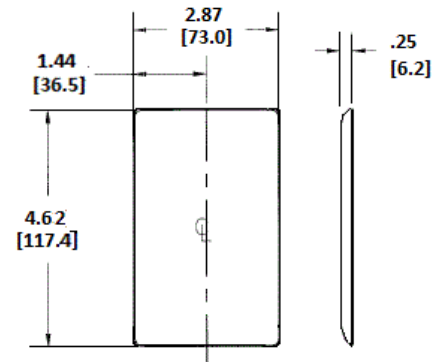

Description	Color	Catalog Number	UPC
1-Gang, 1 Blank, Box Mount	Brown	NP13	883778102875

Listings

UL Listed
CSA Certified

Specifications

Material	Nylon
Size	1-Gang
Thickness	.06 in. (1.5)
Mounting Screw	Steel
Height	4.63" (117.6)
Width	2.88" (73.2)

Online Resources

Customer Use Drawing
eCatalog

Dimensions in Inches (mm)

Hubbell Wiring Device-Kellems • Hubbell Incorporated (Delaware) • 40 Waterview Drive • Shelton, CT 06484

Phone (800) 288-6000 • Fax (800) 255-1031 • Specifications subject to change without notice.