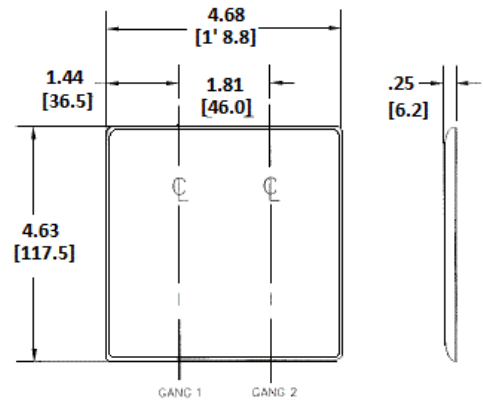

### Ordering Information

Description	Color	Catalog Number	UPC
2-Gang, 1-Blank, 1-Single Receptacle, 1.40" (35.6) Dia. Hole, 1-Blank, Strap Mount	Black	NP147BK	883778105128

### Specifications

Material	Nylon
Plate Type	2-Gang
Plate Openings	Blank, Single Receptacle
Mounting Screws	Steel painted, slotted head
Appearance	Smooth