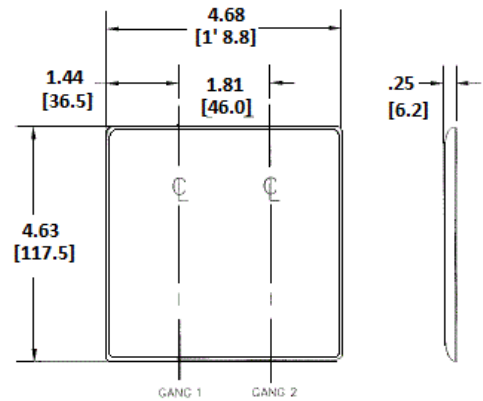

Wallplates Combination Wallplates, 2-Gang

HUBBELL

Features

- Reinforcement ribs for extra strength
- High-impact, self-extinguishing nylon material
- Captive screw feature holds mounting screw in place

Ordering Information

Description	Color	Catalog Number	UPC
2-Gang, 1-Blank, 1-Single Receptacle, 1.40" (35.6) Dia. Hole, 1-Blank, Strap Mount	Ivory	NP147I	883778105104

Listings

UL Listed
CSA Certified

Specifications

Material	Nylon
Plate Type	2-Gang
Plate Openings	Blank, Single Receptacle
Mounting Screws	Steel painted, slotted head
Appearance	Smooth

Online Resources

[Customer Use Drawing](#)
[eCatalog](#)

Dimensions in Inches (mm)

Hubbell Wiring Device-Kellems • Hubbell Incorporated (Delaware) • 40 Waterview Drive • Shelton, CT 06484

Phone (800) 288-6000 • Fax (800) 255-1031 • Specifications subject to change without notice.