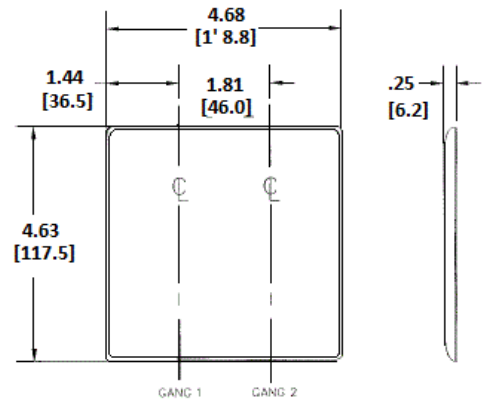

### Ordering Information

Description	Color	Catalog Number	UPC
2-Gang, 1-Blank, 1-Single Receptacle, 1.40" (35.6) Dia. Hole, 1-Blank, Strap Mount	Brown	NP147	883778105098

### Specifications

Material	Nylon
Plate Type	2-Gang
Plate Openings	Blank, Single Receptacle
Mounting Screws	Steel painted, slotted head
Appearance	Smooth