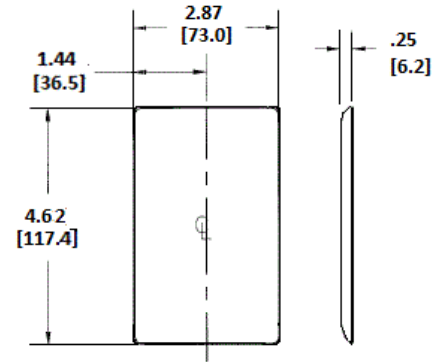

Description	Color	Catalog Number	UPC
1-Gang, 1 Blank, Strap Mount	Black	NP14BK	883778103230

Listings

UL Listed
CSA Certified

Specifications

Material	Nylon
Size	1-Gang
Height	4.63" (117.6)
Width	2.88" (73.2)
Thickness	.06 in. (1.5)
Mounting Screw	Steel (painted slotted screw head)

Online Resources

Customer Use Drawing
eCatalog

Dimensions in Inches (mm)

Hubbell Wiring Device-Kellems • Hubbell Incorporated (Delaware) • 40 Waterview Drive • Shelton, CT 06484

Phone (800) 288-6000 • Fax (800) 255-1031 • Specifications subject to change without notice.