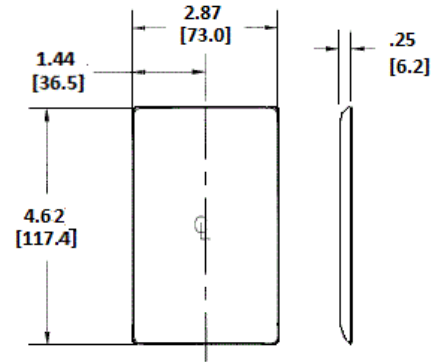

Description	Color	Catalog Number	UPC
1-Gang, 1 Blank, Strap Mount	Gray	NP14GY	883778103223

Listings

UL Listed
CSA Certified

Specifications

Material	Nylon
Size	1-Gang
Height	4.63" (117.6)
Width	2.88" (73.2)
Thickness	.06 in. (1.5)
Mounting Screw	Steel (painted slotted screw head)

Online Resources

Customer Use Drawing
eCatalog

Dimensions in Inches (mm)

Hubbell Wiring Device-Kellems • Hubbell Incorporated (Delaware) • 40 Waterview Drive • Shelton, CT 06484

Phone (800) 288-6000 • Fax (800) 255-1031 • Specifications subject to change without notice.