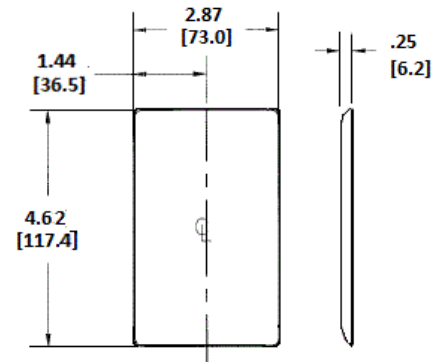

Description	Color	Catalog Number	UPC
1-Gang, 1 Blank, Strap Mount	Ivory	NP14I	883778103209

Listings

UL Listed
CSA Certified

Specifications

Material	Nylon
Size	1-Gang
Height	4.63" (117.6)
Width	2.88" (73.2)
Thickness	.06 in. (1.5)
Mounting Screw	Steel (painted slotted screw head)

Online Resources

Customer Use Drawing
eCatalog

Dimensions in Inches (mm)

Hubbell Wiring Device-Kellems • Hubbell Incorporated (Delaware) • 40 Waterview Drive • Shelton, CT 06484

Phone (800) 288-6000 • Fax (800) 255-1031 • Specifications subject to change without notice.