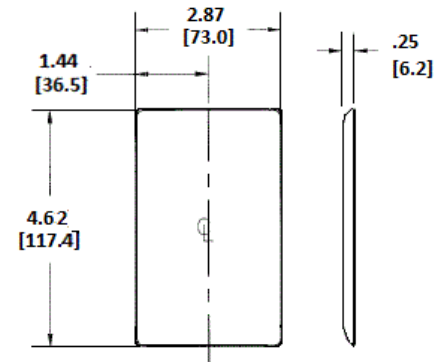

Description	Color	Catalog Number	UPC
1-Gang, 1 Blank, Strap Mount	Office White	NP14OW	883778103261

Listings

UL Listed
CSA Certified

Specifications

Material	Nylon
Size	1-Gang
Height	4.63" (117.6)
Width	2.88" (73.2)
Thickness	.06 in. (1.5)
Mounting Screw	Steel (painted slotted screw head)

Online Resources

Customer Use Drawing
eCatalog

Dimensions in Inches (mm)

Hubbell Wiring Device-Kellems • Hubbell Incorporated (Delaware) • 40 Waterview Drive • Shelton, CT 06484

Phone (800) 288-6000 • Fax (800) 255-1031 • Specifications subject to change without notice.