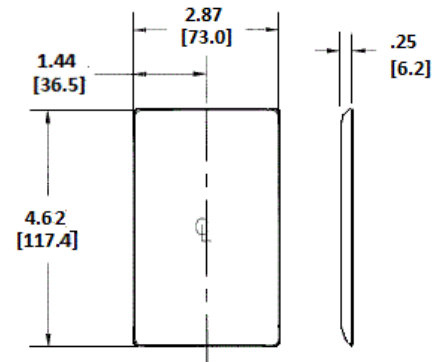

Description	Color	Catalog Number	UPC
1-Gang, 1 Blank, Strap Mount	Brown	NP14	883778103193

Listings

UL Listed
CSA Certified

Specifications

Material	Nylon
Size	1-Gang
Height	4.63" (117.6)
Width	2.88" (73.2)
Thickness	.06 in. (1.5)
Mounting Screw	Steel (painted slotted screw head)

Online Resources

Customer Use Drawing
eCatalog

Dimensions in Inches (mm)

Hubbell Wiring Device-Kellems • Hubbell Incorporated (Delaware) • 40 Waterview Drive • Shelton, CT 06484

Phone (800) 288-6000 • Fax (800) 255-1031 • Specifications subject to change without notice.