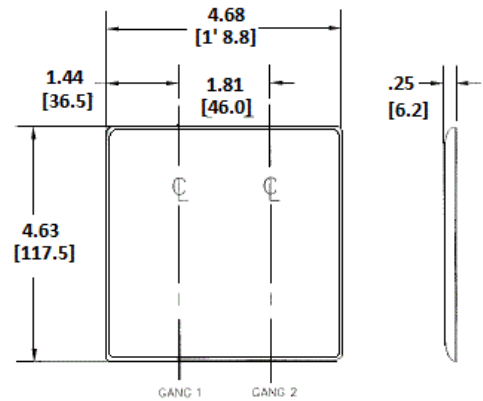

### Ordering Information

Description	Color	Catalog Number	UPC
2-Gang, 1-Toggle, 1-Single Receptacle 1.40 in. (35.6) Dia. Hole	Gray	NP17GY	883778104183

### Specifications

Material	Nylon
Plate Type	2-Gang
Plate Openings	Toggle, Single Receptacle
Mounting Screws	Steel painted, slotted head
Appearance	Smooth

### Online Resources

[Customer Use Drawing](#)  
[eCatalog](#)

Dimensions in Inches (mm)

Hubbell Wiring Device-Kellems • Hubbell Incorporated (Delaware) • 40 Waterview Drive • Shelton, CT 06484

Phone (800) 288-6000 • Fax (800) 255-1031 • Specifications subject to change without notice.