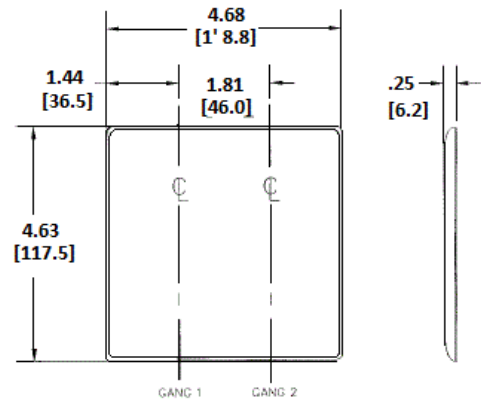

### Ordering Information

Description	Color	Catalog Number	UPC
2-Gang, 1-Toggle, 1-Single Receptacle 1.40 in. (35.6) Dia. Hole	White	NP17W	883778104176

### Specifications

Material	Nylon
Plate Type	2-Gang
Plate Openings	Toggle, Single Receptacle
Mounting Screws	Steel painted, slotted head
Appearance	Smooth

### Online Resources

[Customer Use Drawing](#)  
[eCatalog](#)

Dimensions in Inches (mm)

Hubbell Wiring Device-Kellems • Hubbell Incorporated (Delaware) • 40 Waterview Drive • Shelton, CT 06484

Phone (800) 288-6000 • Fax (800) 255-1031 • Specifications subject to change without notice.