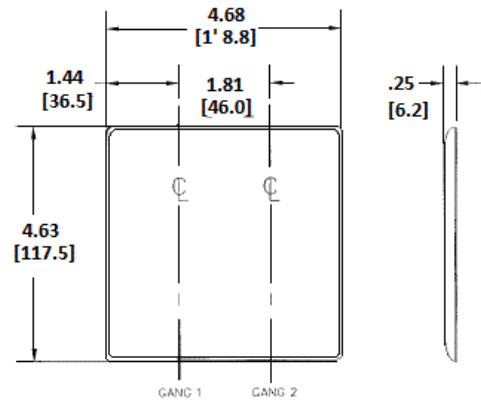

Wallplates Combination Wallplates, 2-Gang

HUBBELL

Features

- Reinforcement ribs for extra strength
- High-impact, self-extinguishing nylon material
- Captive screw feature holds mounting screw in place

Ordering Information

Description	Color	Catalog Number	UPC
2-Gang, 1-Toggle, 1-Single Receptacle 1.40 in. (35.6) Dia. Hole	Brown	NP17	883778104152

Listings

UL Listed
CSA Certified

Specifications

Material	Nylon
Plate Type	2-Gang
Plate Openings	Toggle, Single Receptacle
Mounting Screws	Steel painted, slotted head
Appearance	Smooth

Online Resources

[Customer Use Drawing](#)
[eCatalog](#)

Dimensions in Inches (mm)

Hubbell Wiring Device-Kellems • Hubbell Incorporated (Delaware) • 40 Waterview Drive • Shelton, CT 06484

Phone (800) 288-6000 • Fax (800) 255-1031 • Specifications subject to change without notice.