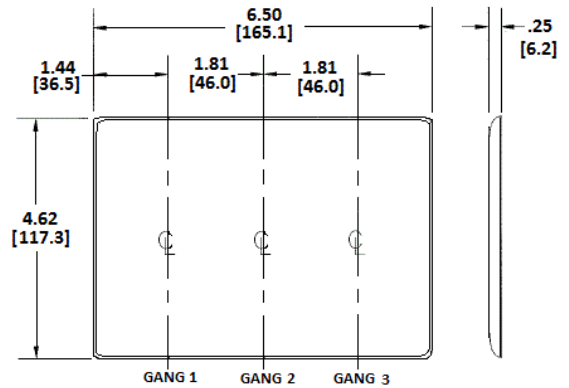

Wallplates Combination Wallplates, 3-Gang

HUBBELL

Features

- Reinforcement ribs for extra strength
- High-impact, self-extinguishing nylon material
- Captive screw feature holds mounting screw in place

Ordering Information

Description	Color	Catalog Number	UPC
3-Gang, 1-Toggle, 2-Duplex Openings	Black	NP182BK	883778105760

Listings

UL Listed
CSA Certified

Specifications

Material	Nylon
Plate Type	3-Gang
Plate Openings	Toggle, Duplex
Mounting Screws	Steel painted, slotted head
Appearance	Smooth

Online Resources

[Customer Use Drawing](#)
[eCatalog](#)

Dimensions in Inches (mm)

Hubbell Wiring Device-Kellems • Hubbell Incorporated (Delaware) • 40 Waterview Drive • Shelton, CT 06484

Phone (800) 288-6000 • Fax (800) 255-1031 • Specifications subject to change without notice.