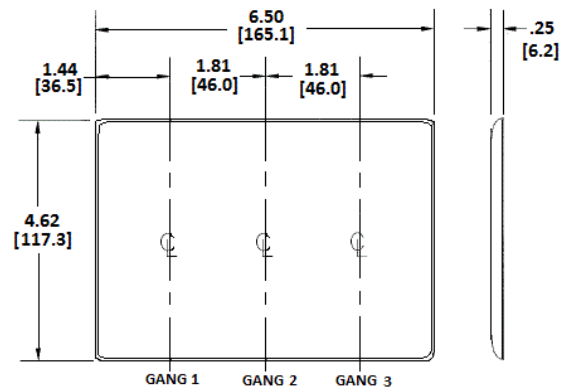

Wallplates Combination Wallplates, 3-Gang

HUBBELL

Features

- Reinforcement ribs for extra strength
- High-impact, self-extinguishing nylon material
- Captive screw feature holds mounting screw in place

Ordering Information

Description	Color	Catalog Number	UPC
3-Gang, 1-Toggle, 2-Duplex Openings	Gray	NP182GY	883778105753

Listings

UL Listed
CSA Certified

Specifications

Material	Nylon
Plate Type	3-Gang
Plate Openings	Toggle, Duplex
Mounting Screws	Steel painted, slotted head
Appearance	Smooth

Online Resources

Customer Use Drawing
eCatalog

Dimensions in Inches (mm)

Hubbell Wiring Device-Kellems • Hubbell Incorporated (Delaware) • 40 Waterview Drive • Shelton, CT 06484

Phone (800) 288-6000 • Fax (800) 255-1031 • Specifications subject to change without notice.